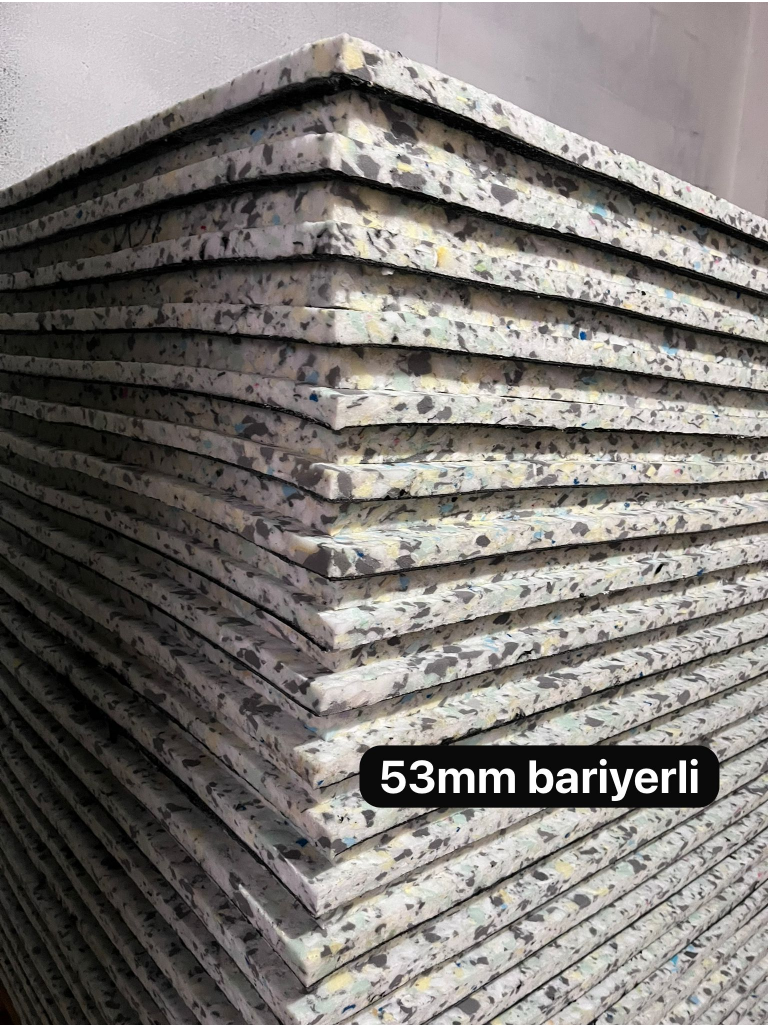

13mm bariyerli

The image shows three rectangular panels stacked on top of each other. Each panel has a white base with a dense pattern of small, multi-colored specks (black, red, yellow, blue, green). A thin, solid black border runs along the edges of each panel. The panels are set against a plain white background.

23mm bariyerli

A large stack of interlocking concrete slabs, likely for a roof or floor. The slabs are arranged in a way that they fit together, with a dark, textured surface on top and a lighter, speckled surface on the bottom. The stack is thick and extends into the distance, creating a strong sense of depth and repetition. The lighting is bright, highlighting the texture and color of the concrete.

Birbirine geçmeli

33mm bariyerli

KARAKAYA
AKUSTİK

43mm bariyerli

53mm bariyerli

Pvc keçeli ses bariyeri

3kg yapıştırıcı

iki duvar arası ses yalıtımı